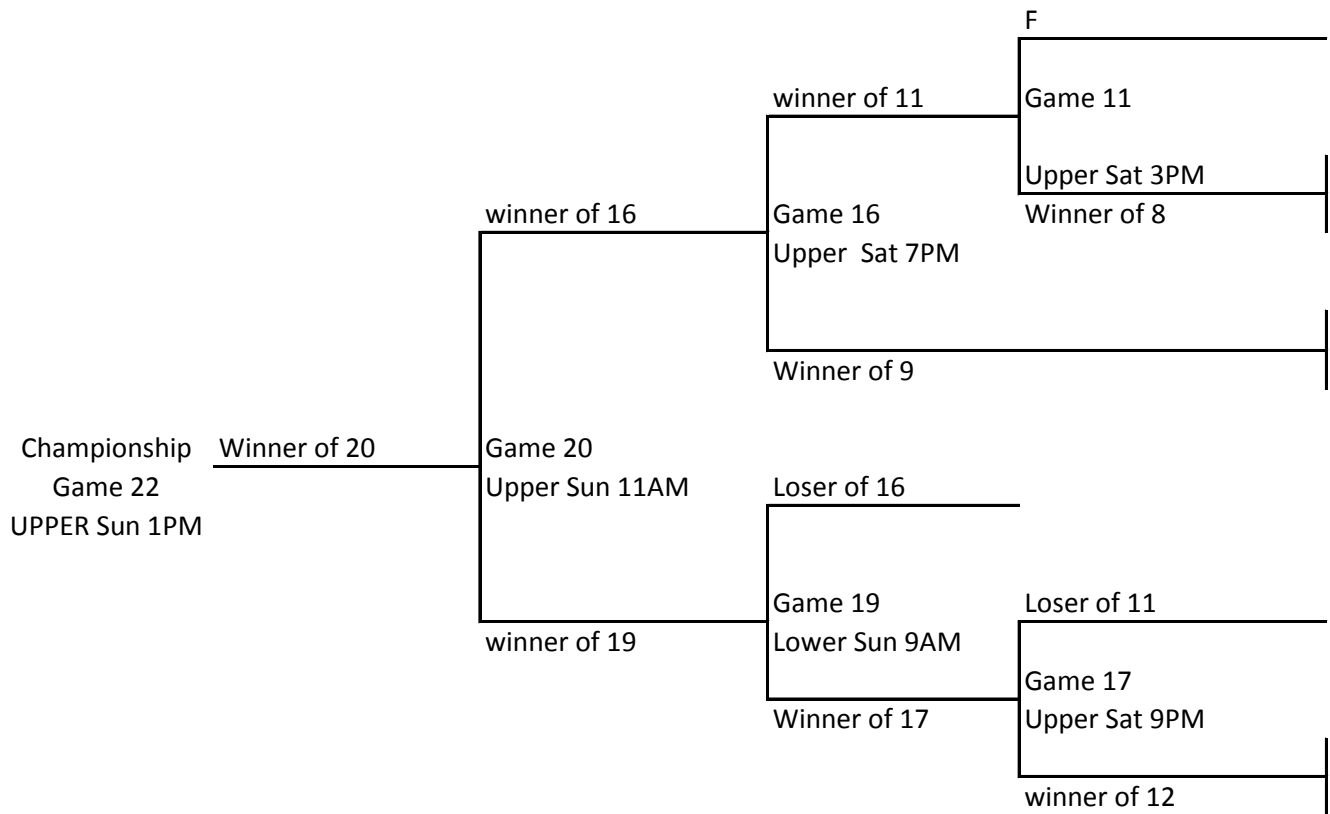

Millgrove EarlyBird Tournament

May 11-13, 2012

Winner's Bracket

Loser of 7

G

Game 8
Lower Sat 11AM

H

I

Game 9
Upper Sat 11AM

J

Loser of 8

Game 12

Lower Sat 5PM

Loser of 9