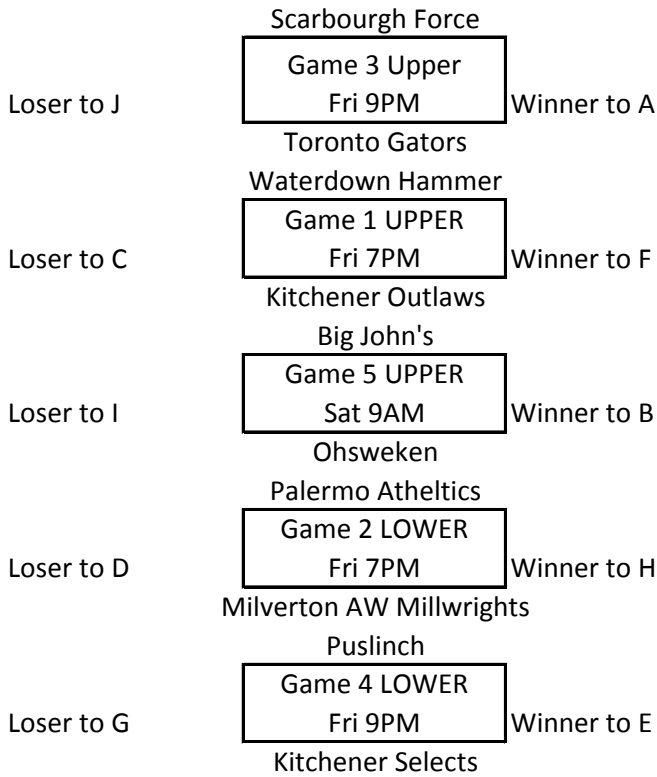

Millgrove EarlyBird Tournament

May 11-13, 2012

Winner's Bracket

Loser of 7

G

Game 8
Lower Sat 11AM

H

I

Game 9
Upper Sat 11AM

J

Loser of 8

Game 12

Lower Sat 5PM

Loser of 9