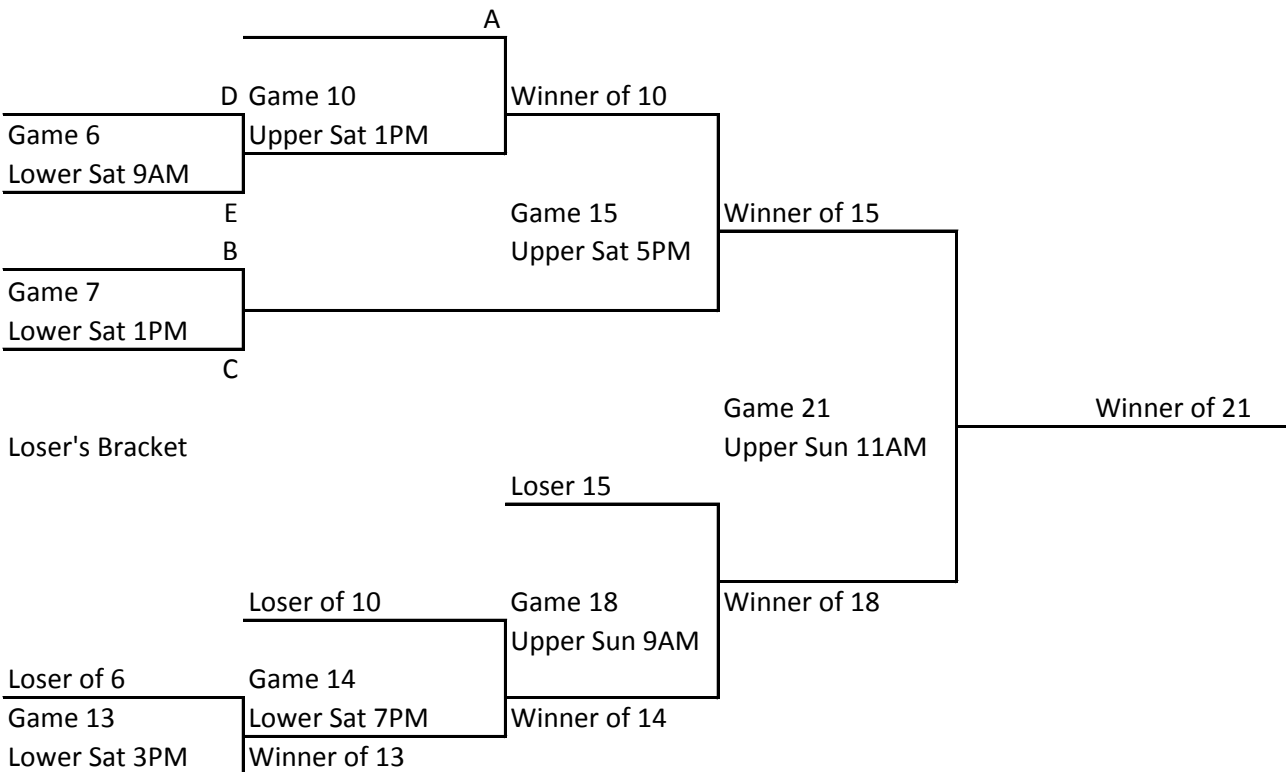

Millgrove EarlyBird Tournament

May 11-13, 2012

Winner's Bracket

Loser of 7

G

Game 8
Lower Sat 11AM

H

I

Game 9
Upper Sat 11AM

J

Loser of 8

Game 12

Lower Sat 5PM

Loser of 9